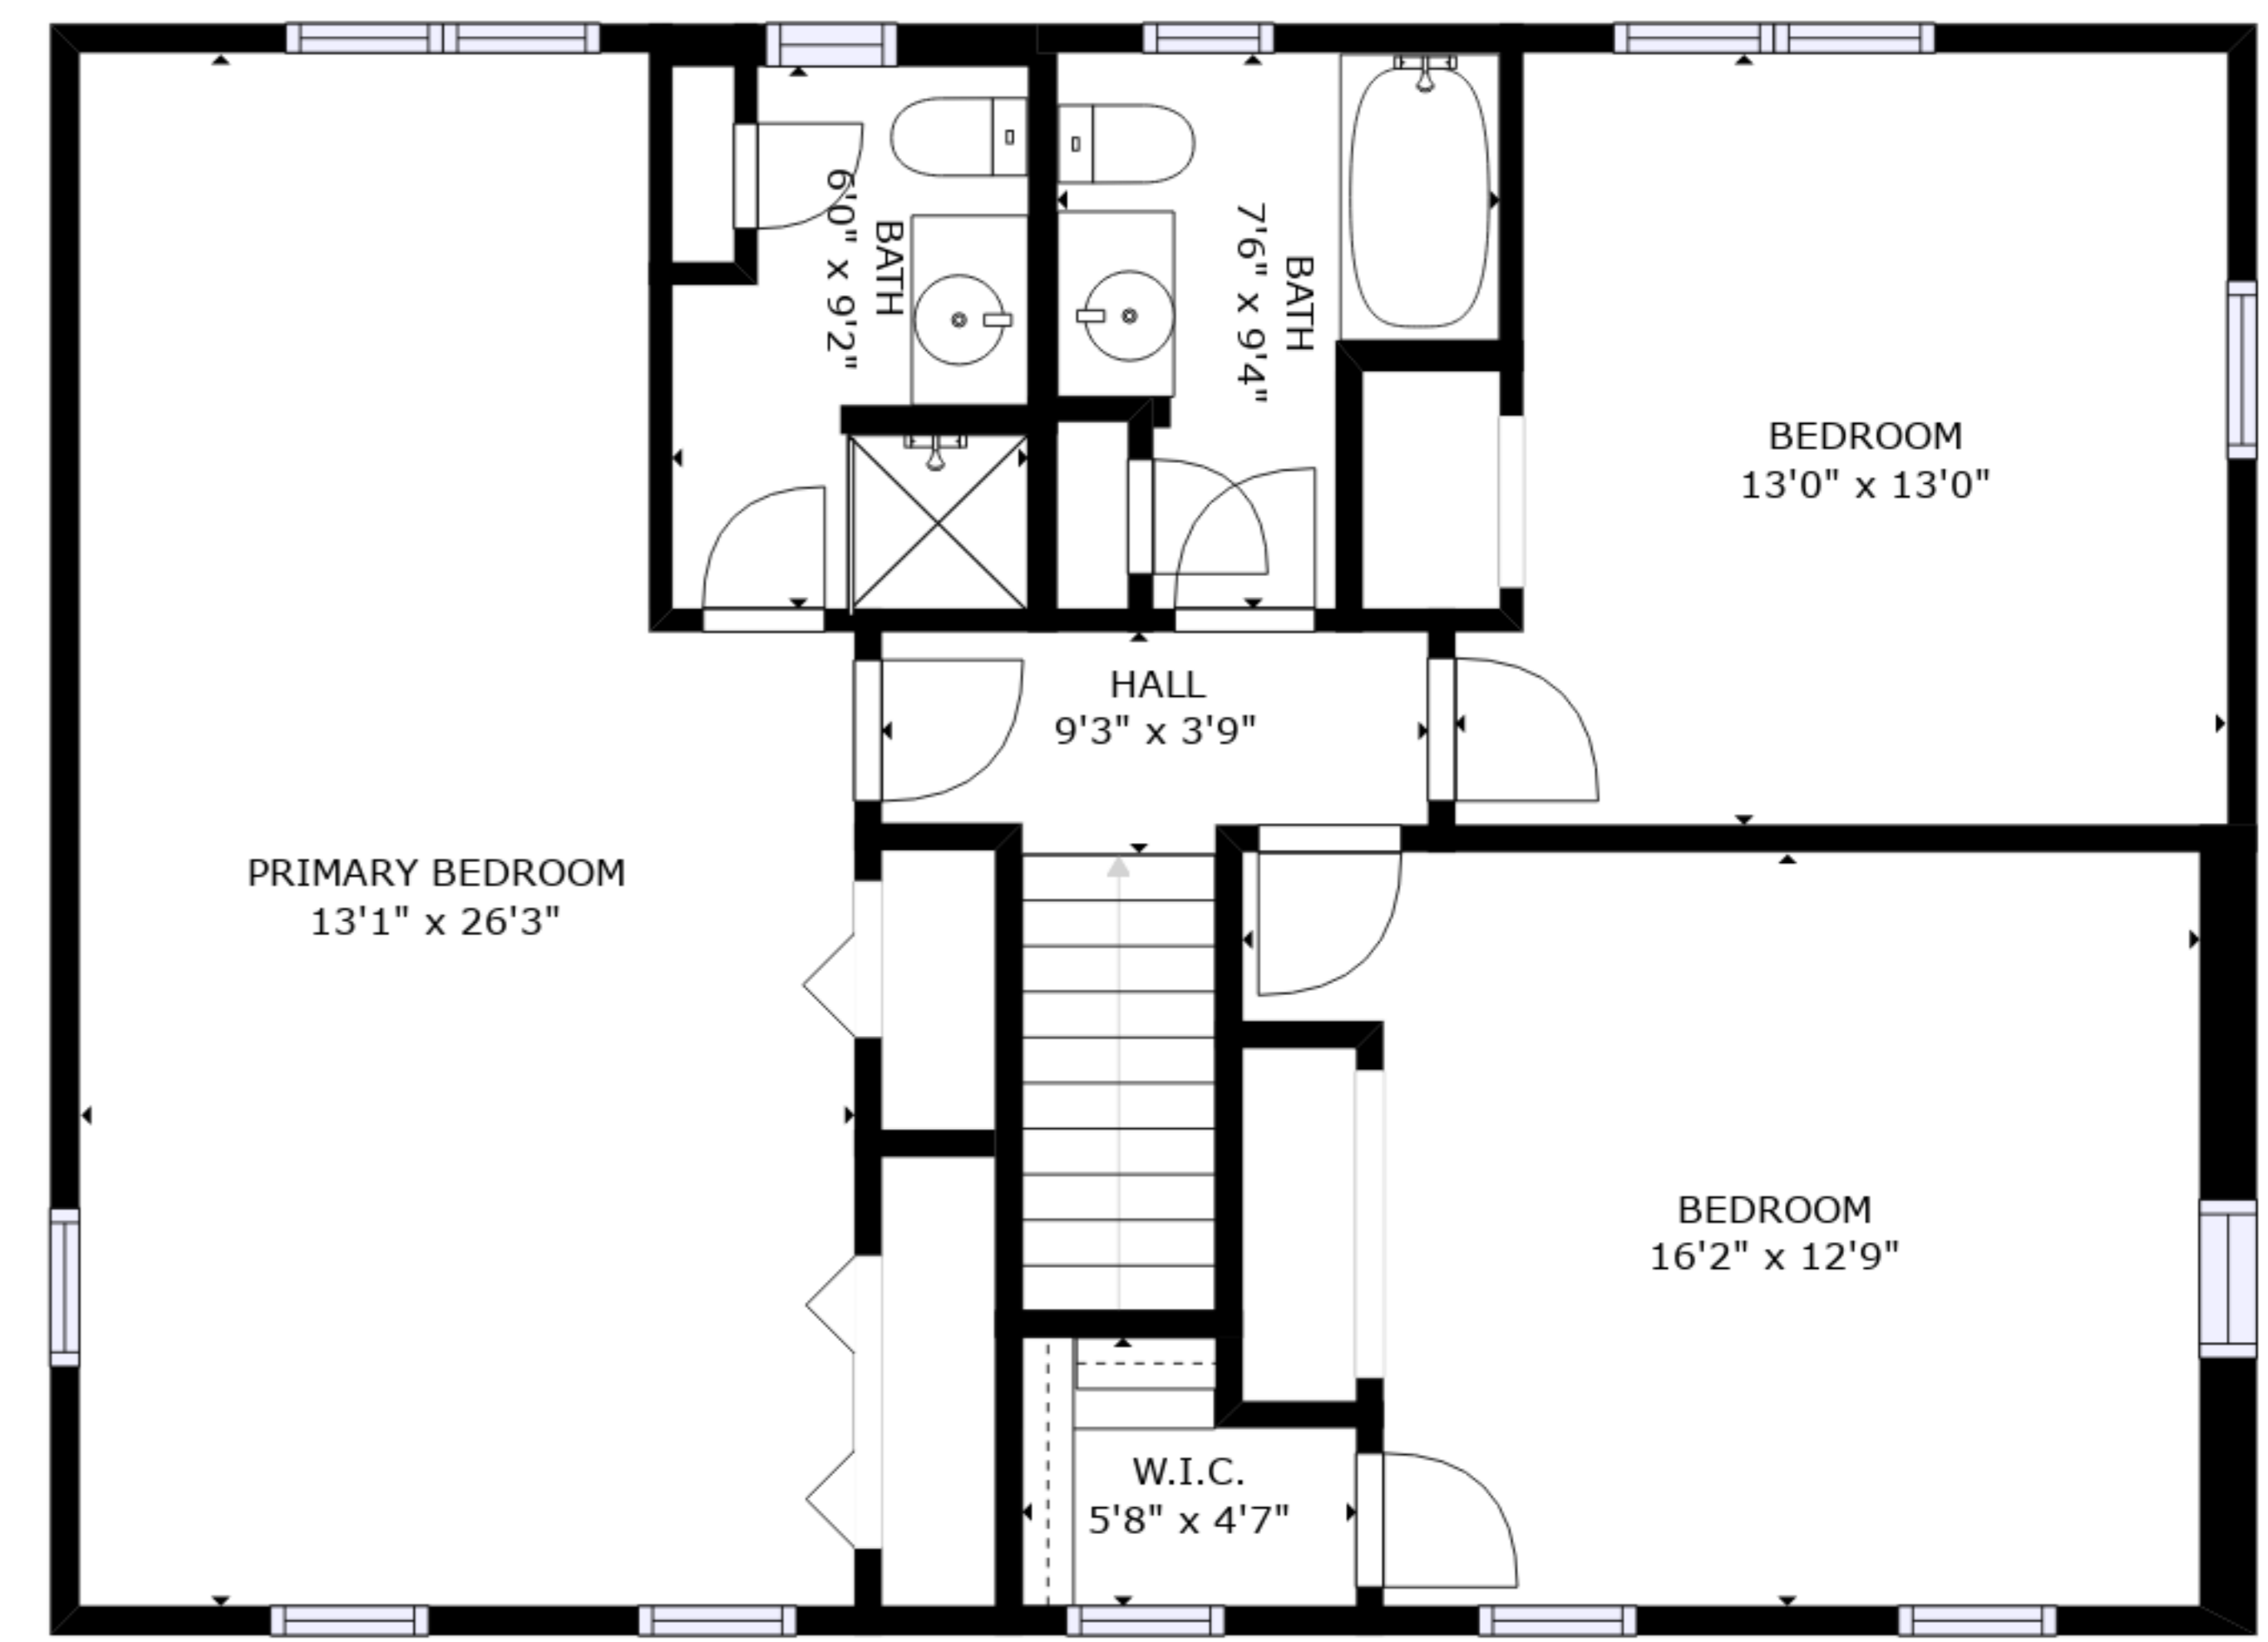

FLOOR 2

FLOOR 3

FLOOR 1

GROSS INTERNAL AREA  
 FLOOR 1: 833 sq. ft, FLOOR 2: 974 sq. ft  
 FLOOR 3: 948 sq. ft, EXCLUDED AREAS:  
 GARAGE: 525 sq. ft  
 TOTAL: 2755 sq. ft

SIZES AND DIMENSIONS ARE APPROXIMATE, ACTUAL MAY VARY.