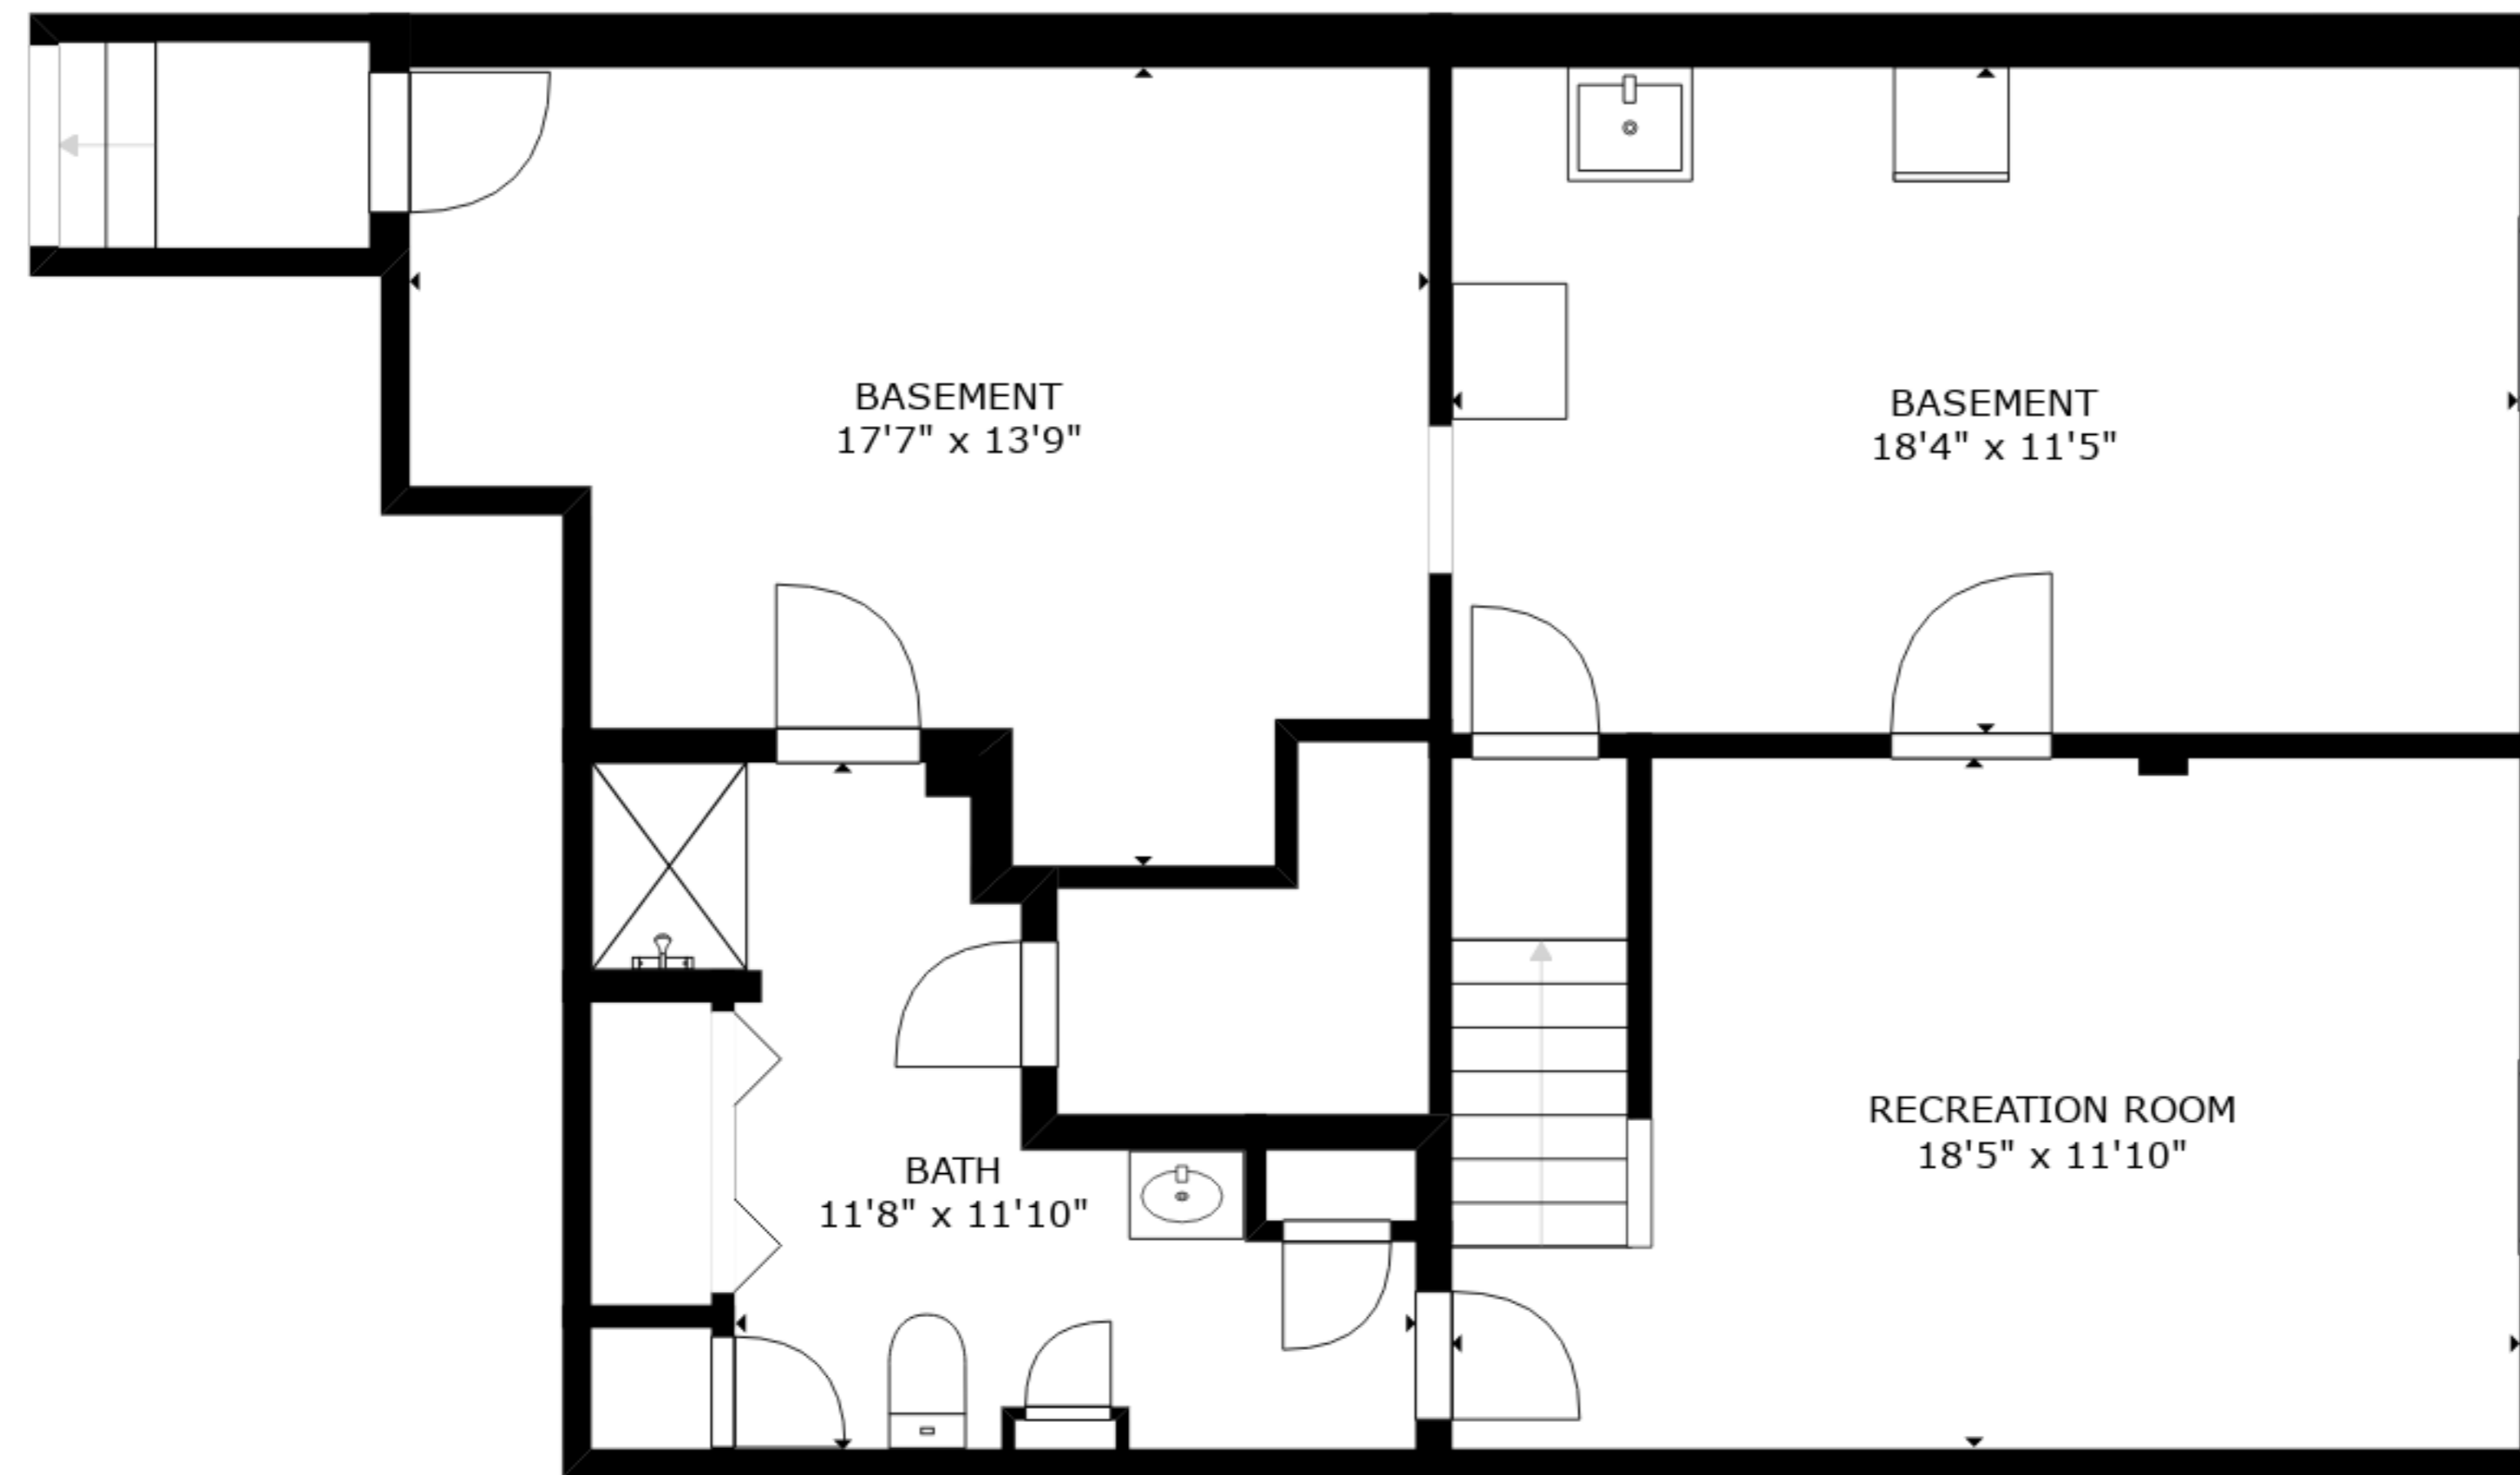

FLOOR 2

FLOOR 3

FLOOR 1

GROSS INTERNAL AREA  
 FLOOR 1: 833 sq. ft, FLOOR 2: 974 sq. ft  
 FLOOR 3: 948 sq. ft, EXCLUDED AREAS:  
 GARAGE: 525 sq. ft  
 TOTAL: 2755 sq. ft

SIZES AND DIMENSIONS ARE APPROXIMATE, ACTUAL MAY VARY.